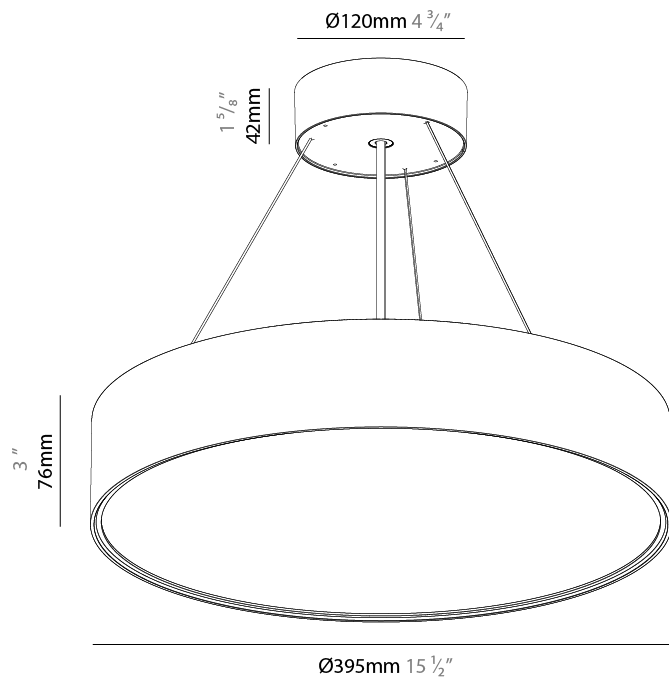

1. To build a product code in our configurator select the specify button on the base model # product page
2. To build a manual product code on this datasheet choose from the options listed below in blue font and add the suffix to the base model #

GENERAL

Series: Sign EVO
Partner: Prolicht
Division: Architectural
Installation: Suspension
Product Type: Pendant
Mounting Location: Ceiling
Light Distribution: Direct

PHYSICAL

Shape: Round
Diameter (mm): 395
Diameter (in): 15 1/2
Height (mm): 82
Height (in): 3 3/4
Weight (kg): 4.2
Diffuser: [PMMA - Opal](#) / [Microprism](#) / [Clear Microprism](#)
Fixture Finish: [SSR / BKV / CWI / CRY / HAB / UFT / ITA / RUA / FTG / MYG / LOD / PUS / FRO / FUP / KIA / POP / BLS / SPG / MEY / GOH / CHC / COM / ABZ / JAG / OBR / MOS / ROR](#)
Fixture Material: [PMMA](#) / [Extruded Aluminum](#) / [Steel](#)
Cable Details: [2000mm](#) or [6000mm Transparent Cable](#)

ELECTRICAL

Lamp Type: LED (Zhaga Standard)
Input Wattage (W): 26.7
Total Output Wattage (W): 24.6
Dimming: [DALI Dimming](#) / [MATTER Dimming](#)
Driver Included: Yes
Driver Location: Integrated
Driver Type: Constant Current - Universal
Driver Class: Class 2
Input Voltage (V): 120
Constant Current (MA): 700mA

LED

Color Temperature (°K): 2700-6500 Tunable White
Max. Delivered Lumen (lm): Max 3838
Nominal Lumen (lm): Max 4435
CRI: >90 CRI
Lamp Life (hrs): 50000

OPTICAL

RATINGS AND CERTIFICATIONS

Certified By: Certified for North American Standards
IP rating: IP40