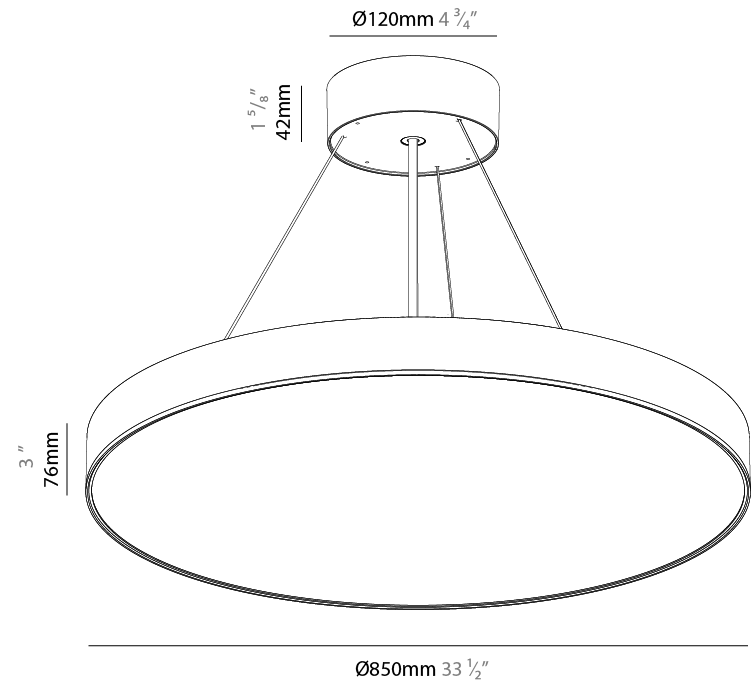

GENERAL

Series: Sign EVO
Partner: Prolicht
Division: Architectural
Installation: Suspension
Product Type: Pendant
Mounting Location: Ceiling
Light Distribution: Direct

PHYSICAL

Shape: Round
Diameter (mm): 850
Diameter (in): 33 7/16
Height (mm): 82
Height (in): 3 3/4
Weight (kg): 8.8
Diffuser: [PMMA - Opal](#) / [Microprism](#) / [Clear Microprism](#)
Fixture Finish: [SSR / BKV / CWI / CRY / HAB / UFT / ITA / RUA / FTG / MYG / LOD / PUS / FRO / FUP / KIA / POP / BLS / SPG / MEY / GOH / CHC / COM / ABZ / JAG / OBR / MOS / ROR](#)
Fixture Material: [PMMA](#) / [Extruded Aluminum](#) / [Steel](#)
Cable Details: [2000mm](#) or [6000mm](#) [Transparent Cable](#)

ELECTRICAL

Lamp Type: LED (Zhaga Standard)
Input Wattage (W): 47.2
Total Output Wattage (W): 42.7
Dimming: Non-Dimmable
Driver Included: Yes
Driver Location: Integrated
Driver Type: Constant Current - Universal
Driver Class: Class 2
Input Voltage (V): 120
Constant Current (MA): 700mA

LED

Color Temperature (°K): [2700](#) / [3000](#) / [3500](#) / [4000](#)
Max. Delivered Lumen (lm): Max 7842
Nominal Lumen (lm): Max 8712
CRI: >90 CRI
Lamp Life (hrs): 50000

OPTICAL

RATINGS AND CERTIFICATIONS

Certified By: Certified for North American Standards
IP rating: IP40
Glare Rating: ≤ 19

PROJECT
TYPE
SPECIFIER
QUANTITY
DATE