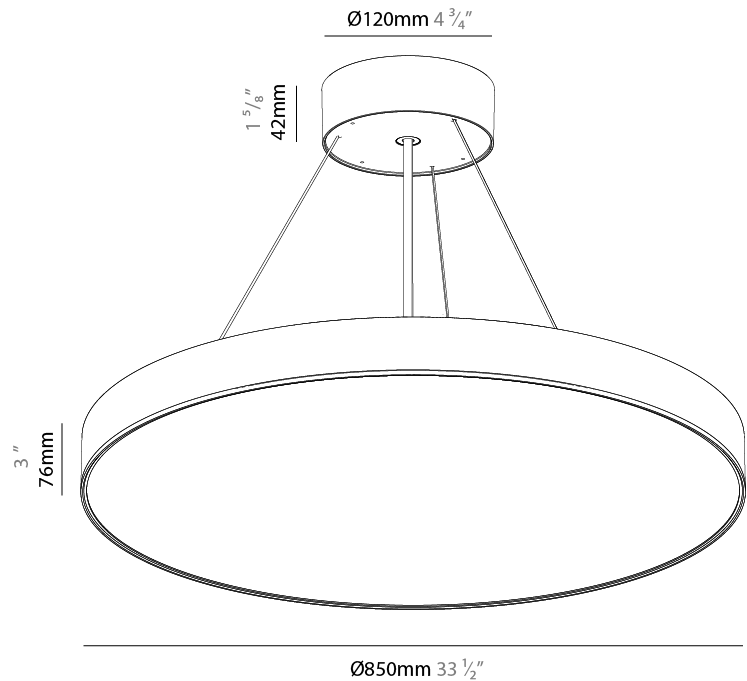

GENERAL

Series: Sign EVO
Partner: Prolicht
Division: Architectural
Installation: Suspension
Product Type: Pendant
Mounting Location: Ceiling
Light Distribution: Direct

PHYSICAL

Shape: Round
Diameter (mm): 850
Diameter (in): 33 7/16
Height (mm): 82
Height (in): 3 1/4
Weight (kg): 8.8
Diffuser: PMMA - Opal / Microprism / Clear Microprism
Fixture Finish: SSR / BKV / CWI / CRY / HAB / UFT / ITA / RUA / FTG / MYG / LOD / PUS / FRO / FUP / KIA / POP / BLS / SPG / MEY / GOH / CHC / COM / ABZ / JAG / OBR / MOS / ROR
Fixture Material: PMMA / Extruded Aluminum / Steel
Cable Details: 2000mm or 6000mm Transparent Cable

ELECTRICAL

Lamp Type: LED (Zhaga Standard)
Input Wattage (W): 96
Total Output Wattage (W): 82.4
Dimming: Tri-Mode (Non-Dimming and Phase Dimming (120Vac only) and 0-10V Dimming)
Driver Included: Yes
Driver Location: Integrated
Driver Type: Constant Current - Universal
Driver Class: Class 2
Input Voltage (V): 120
Constant Current (MA): 700mA
Upon Request: MATTER Dimming / DALI Dimming (Remote)

LED

Color Temperature (°K): 2700 / 3000 / 3500 / 4000
Max. Delivered Lumen (lm): Max 14543
Nominal Lumen (lm): Max 16157
CRI: >90 CRI
Lamp Life (hrs): 50000

OPTICAL

RATINGS AND CERTIFICATIONS

Certified By: Certified for North American Standards
IP rating: IP40